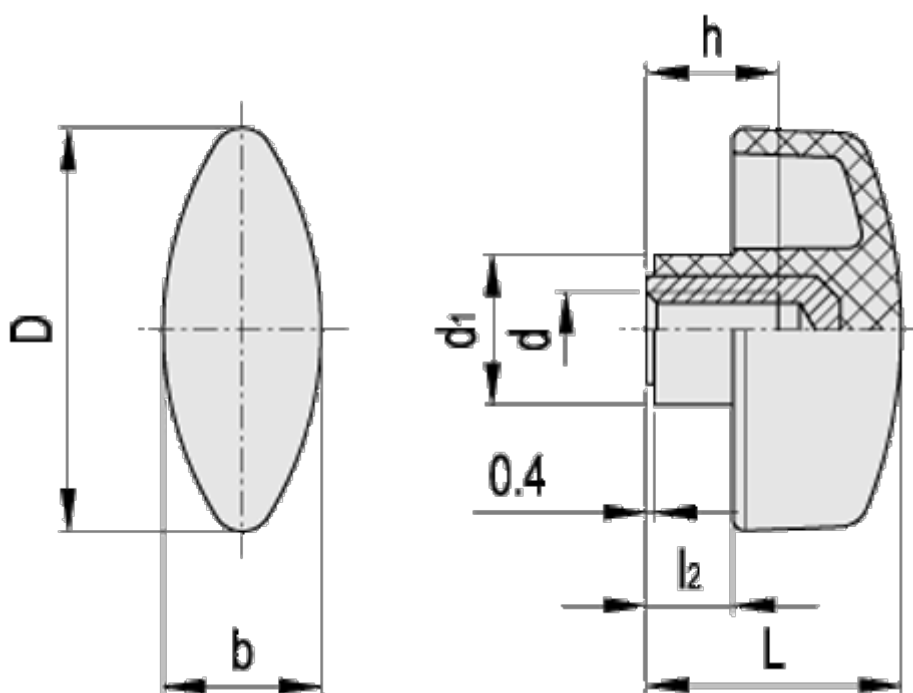

Article number: 2302008711

Description: E+G Wing knobs  
CTL.476/30 B-M6

## Measures

b	= 13.0
D	= 32
d1	= 11.0
h	= 10
L	= 20.0
l2	= 5.5
Thread	= M6